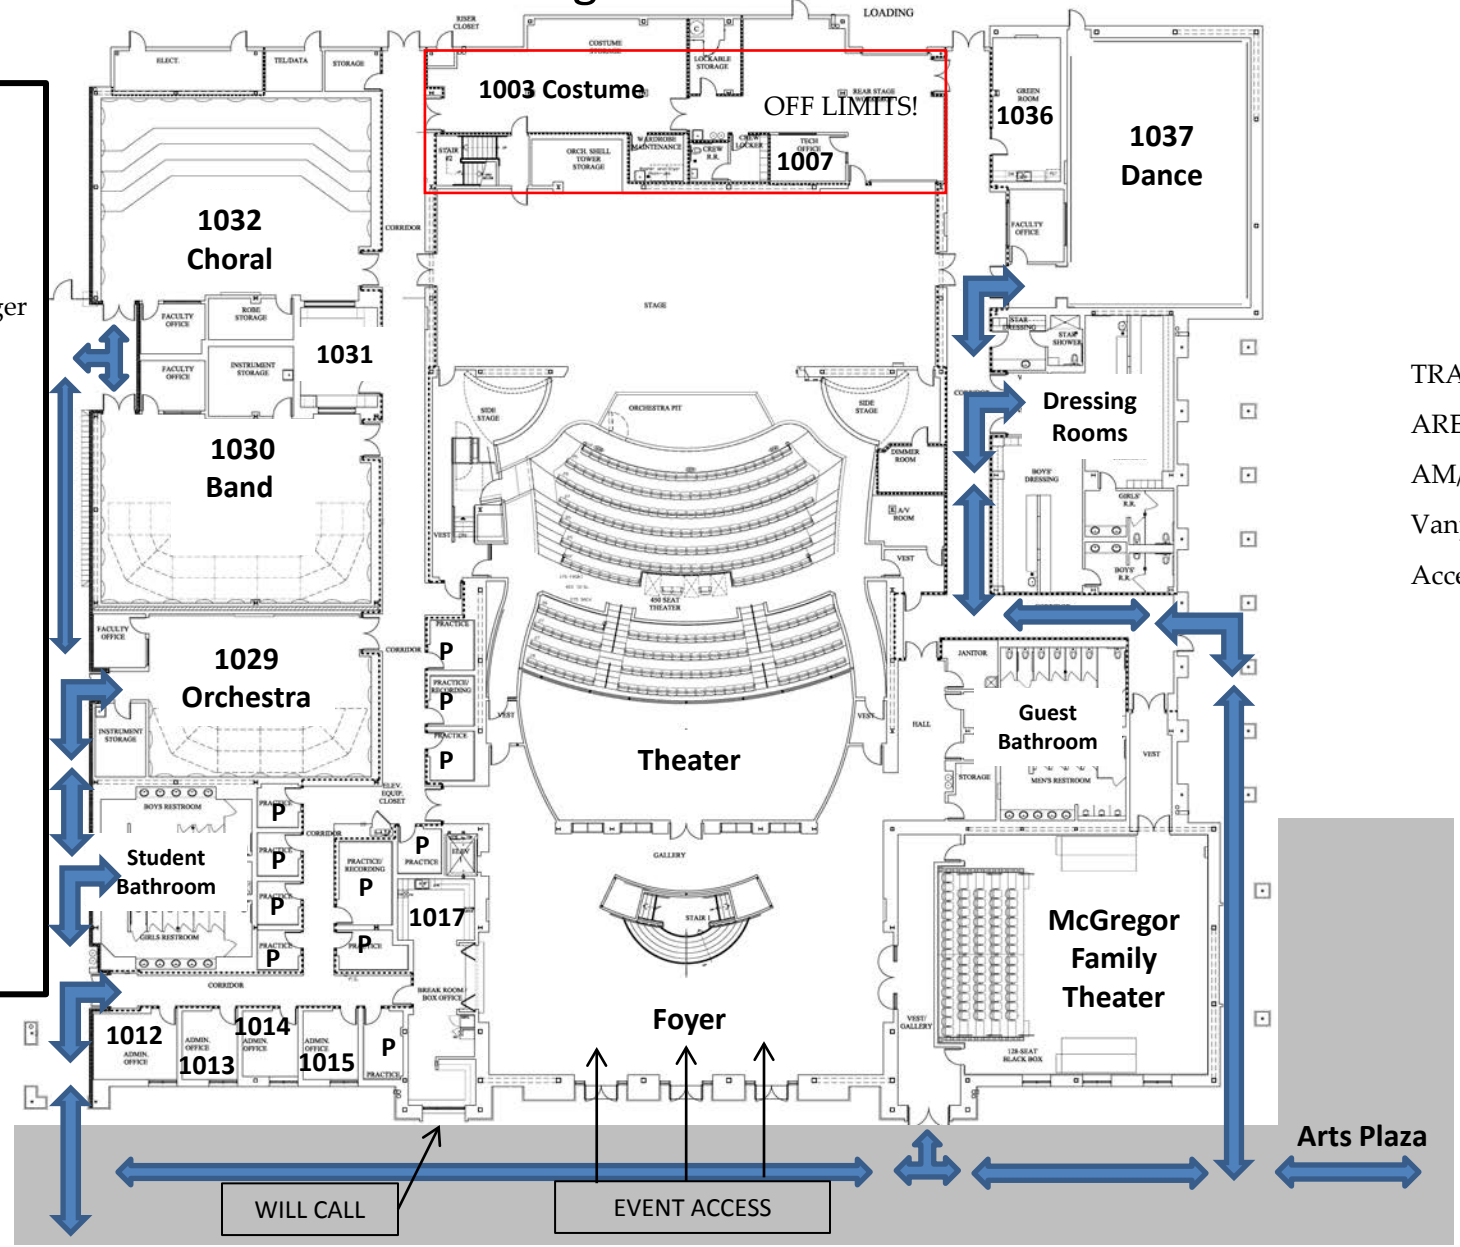

Performing Arts Center

ROOM ASSIGNMENTS

1007 – Tech Office
 1012 – Arts Director
 1013 – Production Manager
 1014 – Faculty Office
 1015 – Faculty Office
 1029 – Orchestra (Wie)
 1030 – Band (Carbajal)
 1032 – Choir (Miles)
 1037 – Dance (Harvey)

1003 – Costume Studio
 1017 – Concessions
 1031 – Audio-Visual
 Control Room
 1036 – Green Room
P - Practice Rooms

↕ - Student Access

TRANSIT
 AREA
 AM/PM
 Vanpool
 Access

Arts Plaza